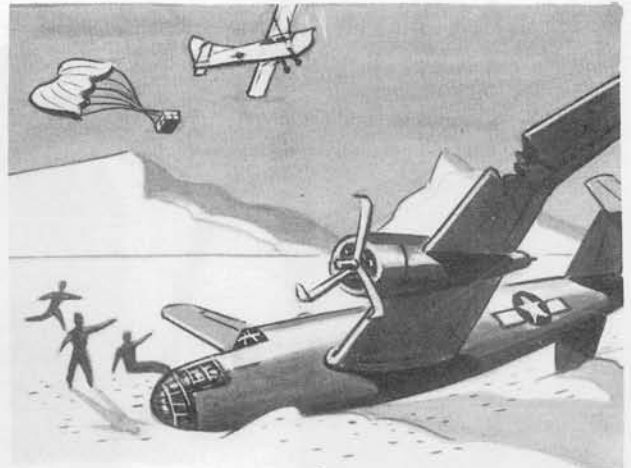

Radio Receiving Equipment AN/CRR-1 is a light-weight assembly of equipment including a battery operated radio receiver (Setchell Carlson Model #591) providing voice and modulated continuous wave reception over the frequency range of 195 to 405 kilocycles. The equipment also includes a headset, a disconnect cord, a length of antenna wire and a set of batteries. The assembly, weighing less than 15 pounds, is packaged in a water repellent container suitable for hand carrying. The use of a superheterodyne circuit with a stage of RF provides good sensitivity with ample selectivity.

Reception is provided over a range of 150 miles. This equipment, when used in conjunction with the sea rescue transmitter BC-778, which is a part of Radio Set SCR-578, will provide for two-way radio communication between aircraft forced down on the Arctic ferry routes and rescue agencies.

Radio Set AN/CRR-1 may also be dropped by parachute to isolated air-crews.

| | |
|----------------|---------------------------|
| POWER INPUT | 25 WATTS @ 24/28 VOLTS DC |
| FREQUENCY | 195-405 KC. |
| TYPE OF SIGNAL | VOICE; MCW |
| RANGE | 150 MILES |

Developed for emergency rescue work along the northern ferry routes, Radio Set AN/CRR-1 is used by stranded air crews to receive communications transmitted by rescue parties in the 195-405 kc. band, either voice or MCW. Transmission facilities for stranded parties is provided by SCR-578.