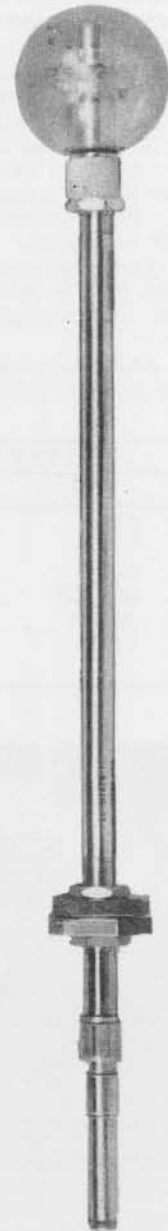

Antenna Assembly
AS-31/APN-7