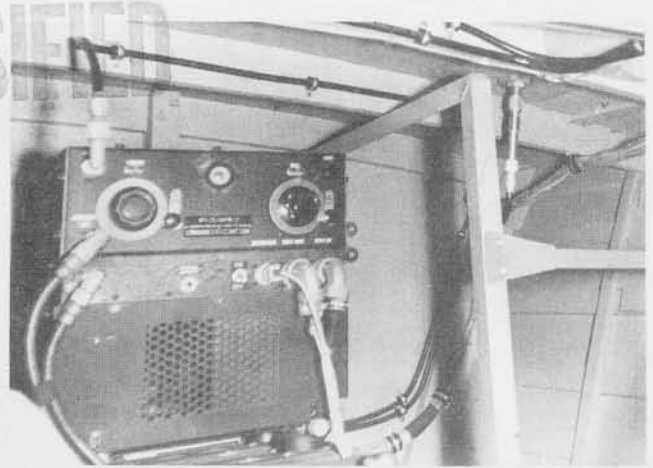

Radar Beacon AN/APN-7 is an airborne transponder beacon employed to establish the identity of the aircraft in which it is installed. The equipment is designed particularly for operation with ASG, SCR-517 and SCR-717 and provides navigational aid to other aircraft, acting as a "rooster" on which they may home. It facilitates the location of a predetermined meeting place with other aircraft.

The receiver has a 12mc. bandwidth and can be tuned over the 3220 mc. to 3320 mc. range. The transmitter uses a 446B lighthouse tube, with a power output of 200 watts. The transmitter may be tuned over the 3220 mc. to 3320 mc. range.

Test equipment required for maintenance includes Test Set TS-14/AP, Frequency Meter TS-46/AP, Dumont 241 Oscilloscope and RCA type MI-18709 Signal Generator.

AAF requirements as of 22 February 1945 were 225 for the calendar year 1945.

Receiver-Transmitter RT-21/APN-7 installed for operation.

TUBE COMPLEMENT			
NO.	TYPE	NO.	TYPE
1	721-A	1	OC3/VR-105
1	707-B	1	OD3/VR-150
1	446-B	1	6E5
3	6SN7GT	1	6B4G
1	RK-34	1	2X2
11	6AG5	1	5U4G
1	13T4	1	6X5GT/G

POWER INPUT	200 WATTS, 105-130 V, 400 TO 2400 CPS; 10 WATTS, 12/24 V, DC
POWER OUTPUT	200 WATTS (PEAK)
FREQUENCY	3220-3320 MC
TYPE OF SIGNAL	PULSE
RANGE	50 MILES