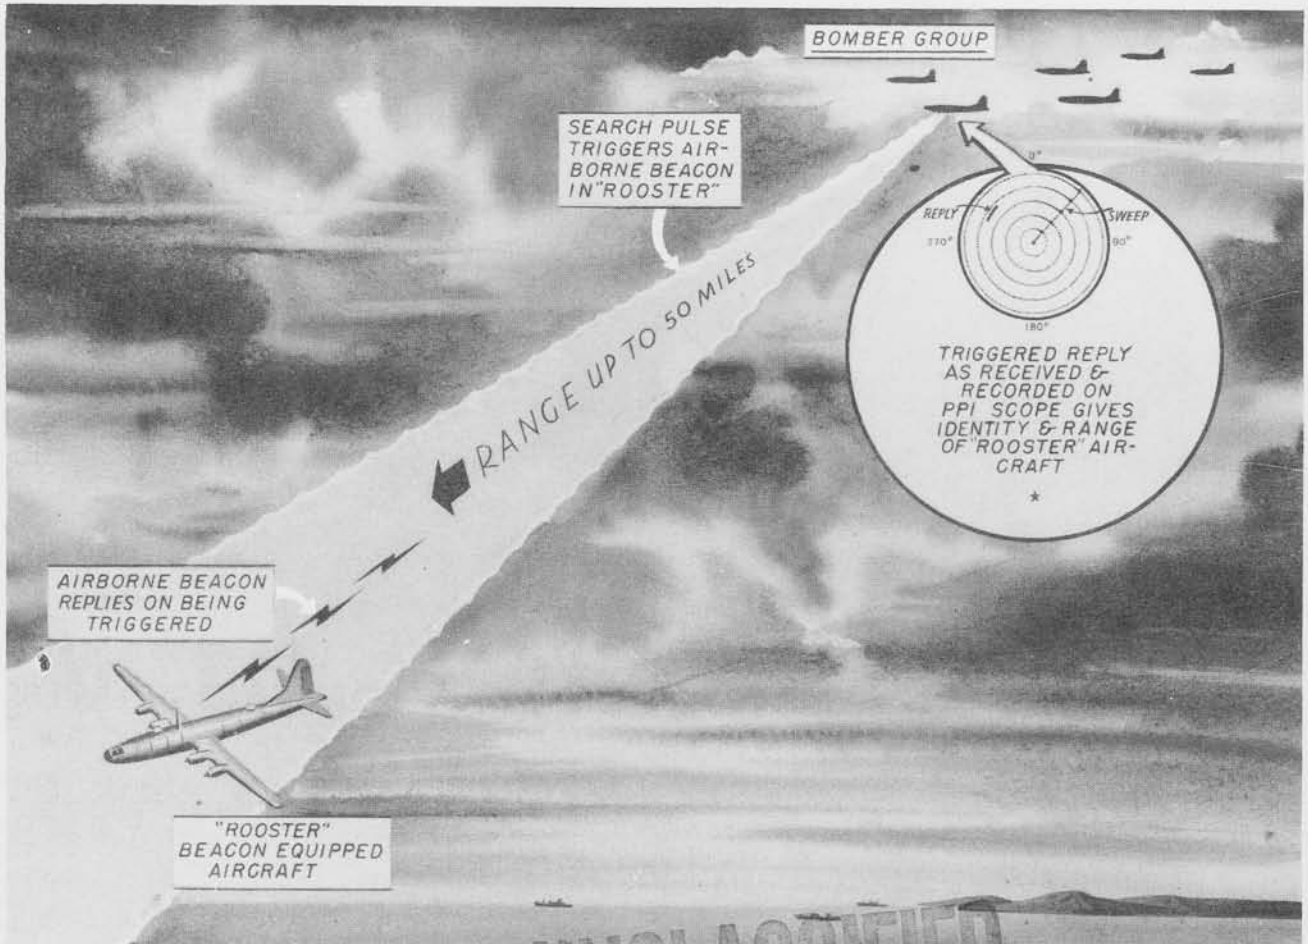

Radar Beacon AN/APN-7 is an airborne transponder beacon used to establish the identity of the aircraft in which it is installed and provide navigational aid to other aircraft.

UNCLASSIFIED