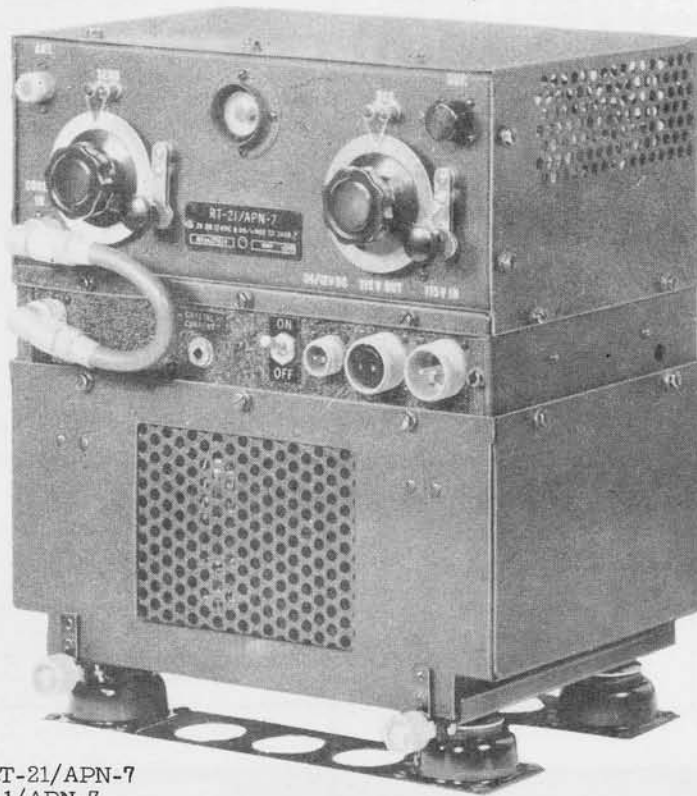

Receiver-Transmitter RT-21/APN-7
on Mounting Base MT-111/APN-7