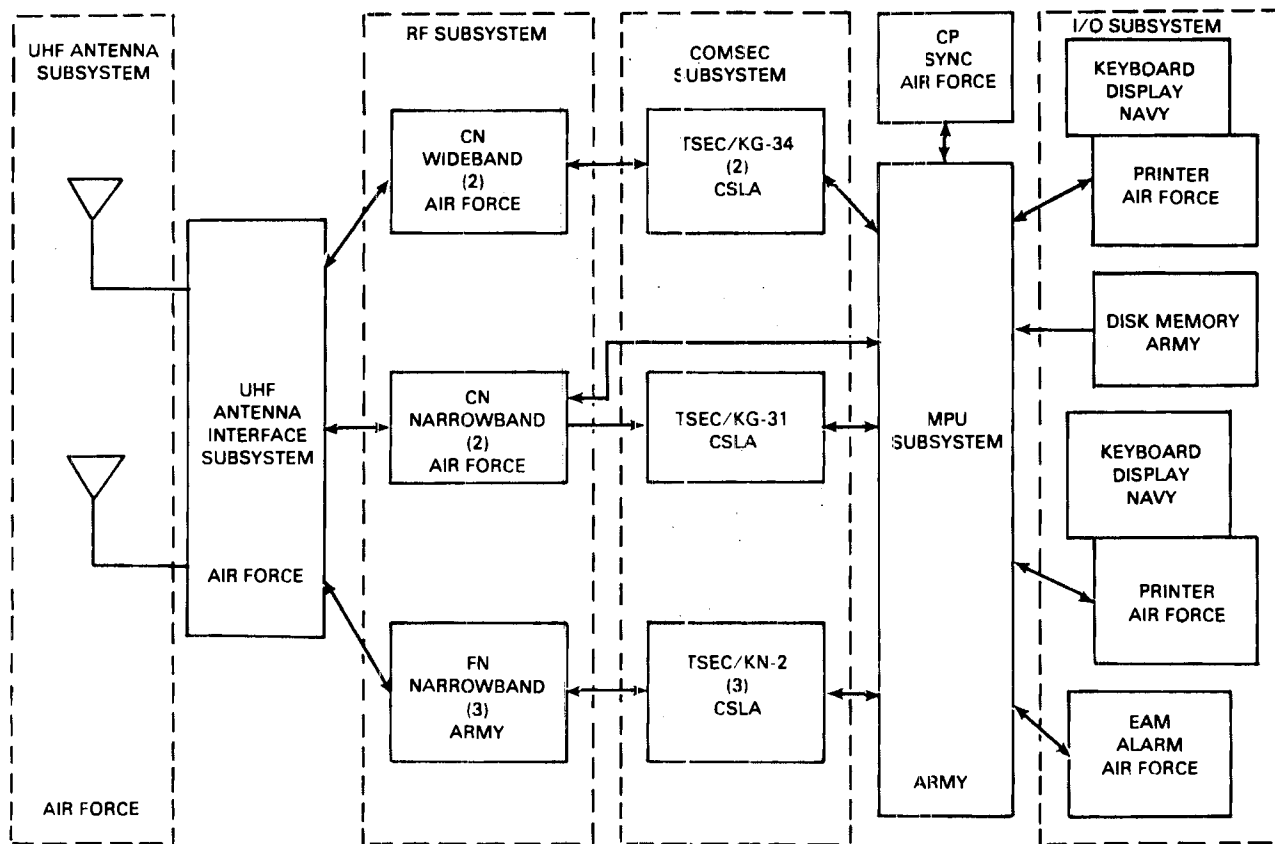

SCS Functional Block Diagram