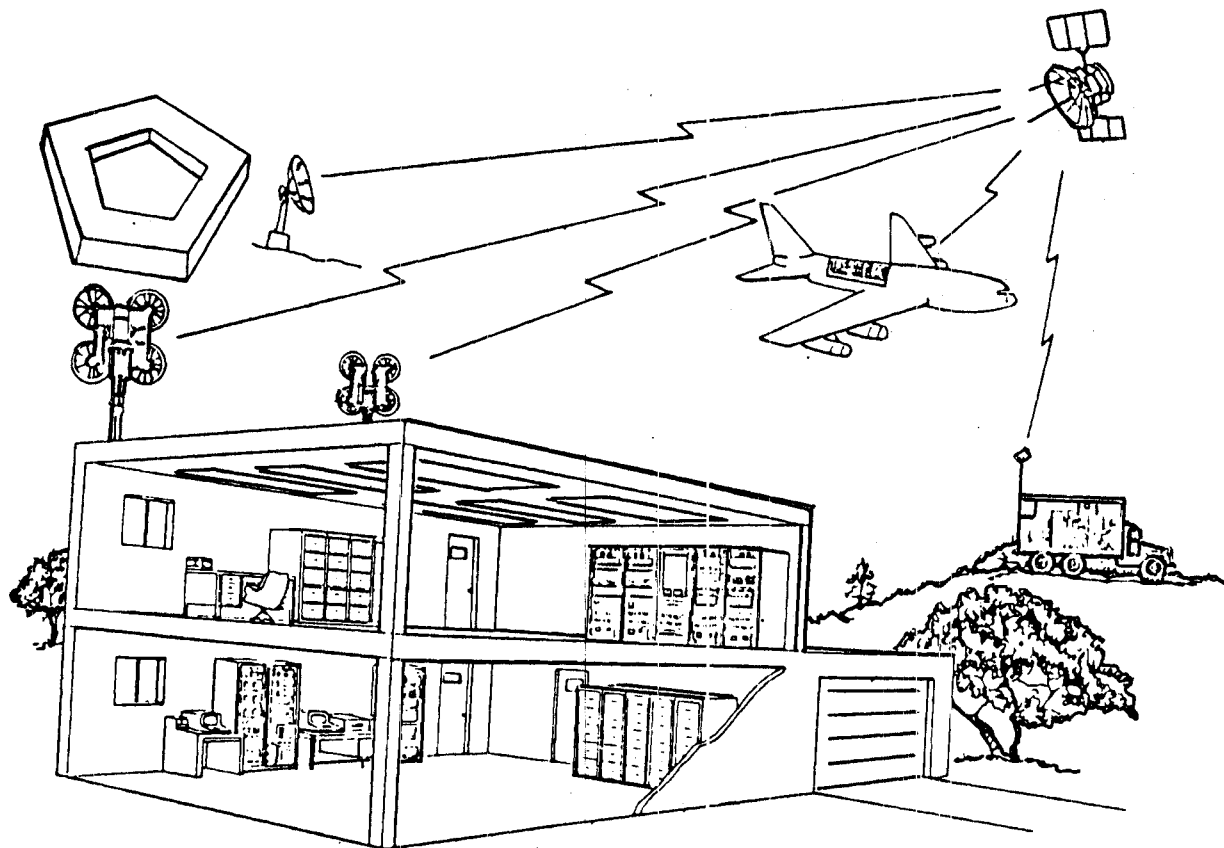

AN/GSC-40(V) and AN/MS-64(V) Special Communications Systems

TYPICAL SCS NET CONFIGURATION