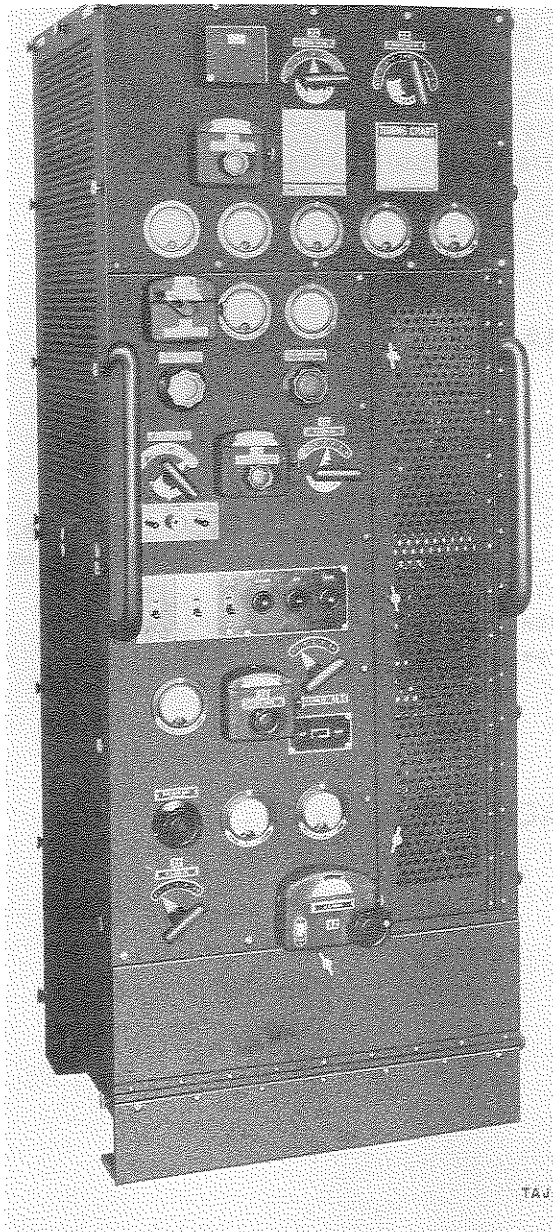

STATUS: Limited Standard
 CLASSIFICATION OF EQUIPMENT: Unclassified
 USING SERVICE: Navy
 DATE OF THIS SHEET: 29 May 52

AN/BRT-TYPE

SERVICE TYPE NUMBER:

TAJ

500 WATT TRANSMITTING EQUIPMENT

500 Watt Transmitting Equipment TAJ is a general service, m-f, medium power a-m (cw, mcw) radio-telegraph transmitter for use on submarines. The transmitter may be operated locally, or remotely over a standard four- or six-wire control system, and employs crystal oscillator frequency control.

MAJOR COMPONENTS

QUANT	NAME OF COMPONENT	DIMENSIONS (IN) INSTALLED	WEIGHT (LBS)
1	Transmitter Unit CAY-3334A	46 x 26-1/8 x 17	425
1	Motor-Generator *CAY-3689 or **CAY-3690	20-5/16 x 36 x 18 20-5/16 x 36 x 18	1,200 1,200
1	Filter Unit CAY-3335A	27-7/8 x 14 x 12-1/8	100
1	Starter *CAY-3415, or **CAY-3416 *115-v dc. **230-v dc.	25-3/8 x 21-1/8 x 13-11/16	135