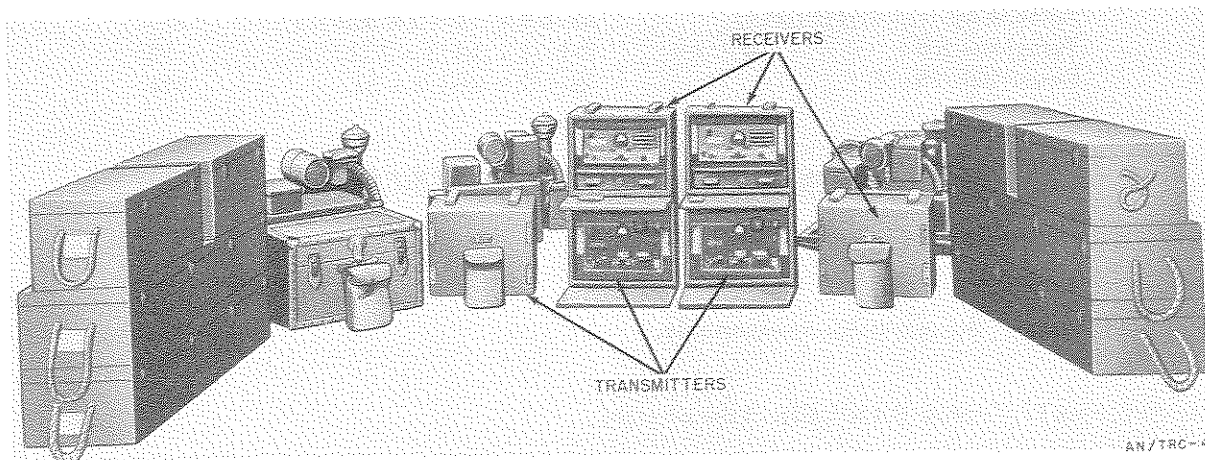

STATUS: Standard

CLASSIFICATION OF EQUIPMENT: Unclassified

USING SERVICE: Army, Navy

DATE OF THIS SHEET: 8 Jan 52

AN/TRC-4

RADIO RELAY SET

Radio Relay Set AN/TRC-4 is a transportable, crystal-controlled, f-m, field, radio transmitting and receiving equipment which can be used in point-to-point, single or multichannel communication or as the repeater facility of a radio relay link of a system serving corps and equivalent headquarters.

This equipment consists essentially of two Radio Sets AN/TRC-1, operating back-to-back at intermediate points of a radio relay facility terminated by Radio Set AN/TRC-1 or Radio Terminal Set AN/TRC-3. It provides various combinations of voice, telegraph, teletypewriter, and facsimile channels. It includes spare operating components, antenna, power, and accessory items.

Amplifier Equipment AN/TRA-1 may be used to increase the transmitter output power of this radio relay set.

Operates from 115 v ac supplied by its power unit component.

AN/TRC-4	INSTRUCTION LITERATURE: TM 11-2601
	CLASSIFICATION OF EQUIPMENT: Unclassified
	USING SERVICE : Army, Navy
RADIO RELAY SET	DATE OF THIS SHEET : 8 Jan 52

POWER REQUIREMENTS: Receiver: 100 w, 115 v, 50/60 cyc ac.
 Transmitter: 250 w, 115 v, 50/60 cyc ac.
 Commercial power source or power Unit PE-75, or equal.

PHYSICAL CHARACTERISTICS

Radio Relay Set AN/TRC-4 packed for export shipment: total weight 4,500 pounds, total volume 187 cu ft, 4.7 ship tons.