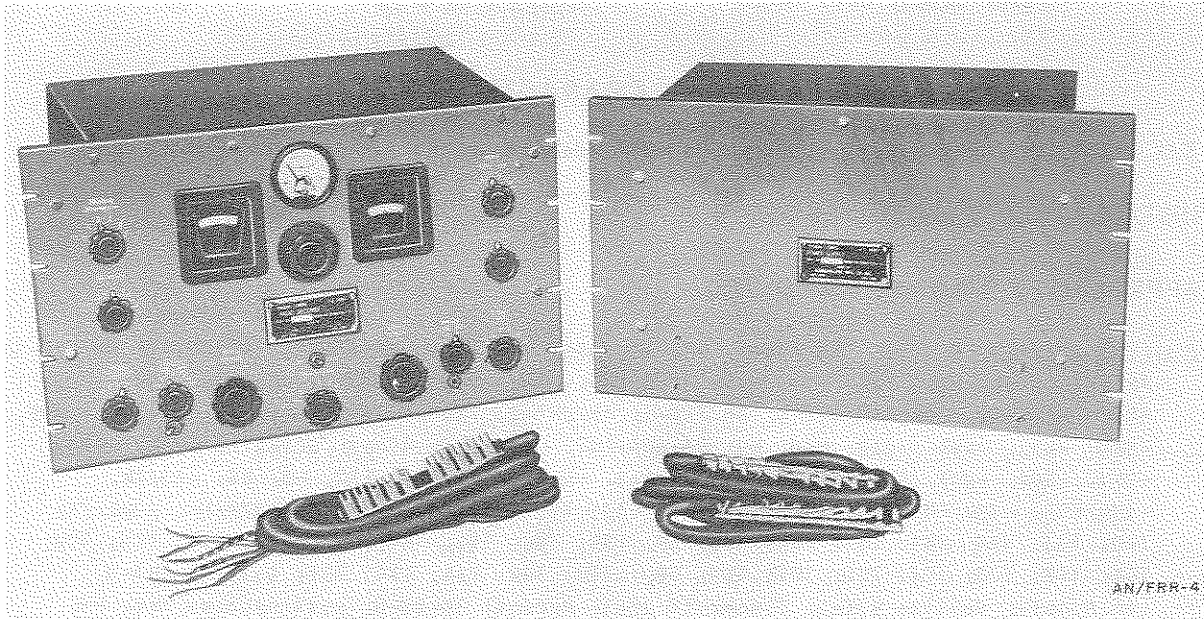

STATUS: Standard
CLASSIFICATION OF EQUIPMENT: Unclassified
USING SERVICE: Army
DATE OF THIS SHEET: 20 Dec 51

AN/FRR-4

RADIO SET

Radio Set AN/FRR-4 is a medium-frequency, a-m (voice, tone, and cw), long-range receiving equipment used for fixed station or mobile and vehicular installation (with appropriate shock mountings), and for intercept team applications.

This equipment consists of a commercial (Hammarlund Super-Pro) communications receiver which may be cabinet-inclosed or rack and panel mounted, plus a power supply unit.

It can be operated, in emergencies, by battery supply.

AN/FRR-4	INSTRUCTION LITERATURE: TM 11-866
	CLASSIFICATION OF EQUIPMENT: Unclassified
RADIO SET	USING SERVICE: Army
	DATE OF THIS SHEET: 20 Dec 51

MAJOR COMPONENTS

QUANT	NAME OF COMPONENT	DIMENSIONS (IN) INSTALLED	WEIGHT (LBS)
1	Radio Receiver BC-1004	10-1/2 x 15-3/8 x 19	55
1	Power Supply Unit RA-84	10-1/2 x 10 x 19	60