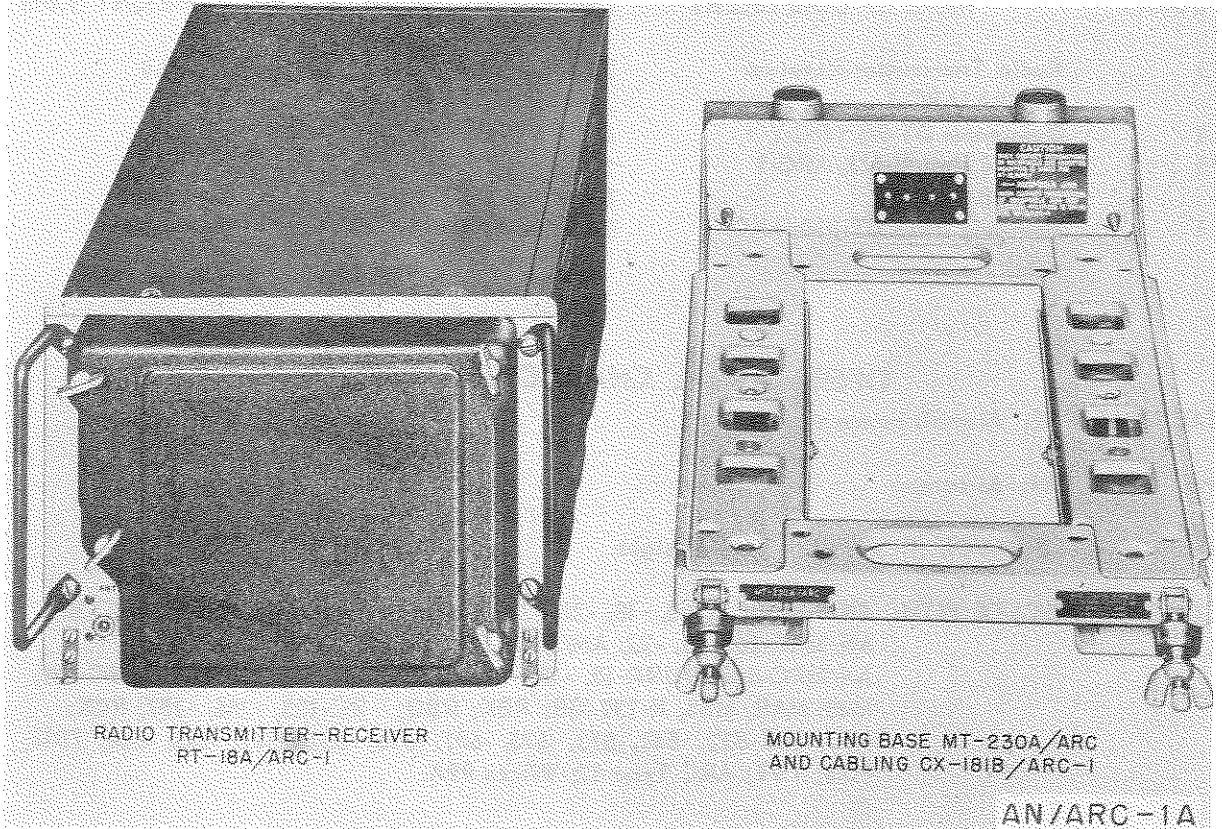

STATUS: Limited Standard
 CLASSIFICATION OF EQUIPMENT: Unclassified
 USING SERVICE: Navy
 DATE OF THIS SHEET: 9 May 52

AN/ARC-1A

RADIO SET

RADIO TRANSMITTER-RECEIVER
 RT-18A/ARC-1

MOUNTING BASE MT-230A/ARC
 AND CABLING CX-181B/ARC-1

AN/ARC-1A

Radio Set AN/ARC-1A is a general purpose low power v-h-f, a-m (voice) transceiver for radiotelephone communication between aircraft, and from aircraft to ground stations. Remote selection of any one of ten preset crystal-controlled channels is possible. The receiver permits monitoring on the guard channel while operating on a main communication channel.

The equipment is designed to use a quarter-wave base-fed rod or mast-type antenna, which should be installed as nearly as possible along the centerline of the plane.

AN/ARC-1A	INSTRUCTION LITERATURE: AN 16-30ARC1-7
	CLASSIFICATION OF EQUIPMENT:Unclassified
RADIO SET	USING SERVICE : Navy DATE OF THIS SHEET : 9 May 52

MAJOR COMPONENTS

QUANT	NAME OF COMPONENT	DIMENSIONS (IN) INSTALLED	WEIGHT (LBS)
1	Radio Transmitter-Receiver RT-18A/ARC-1	24-3/4 x 10-7/8 x 9-1/32	40.0
1	Dynamotor DY-9B/ARC-1	5-1/4 x 3-1/2 x 9-3/16	5.7
*1	Control Unit C-115/ARC-1 or C-45/ARC-1	2-1/4 x 6 x 6-1/2 8-3/8 x 3-3/8 x 2-5/8	1.0 0.2
1	Mounting Base MT-230/ARC	24 x 10-19/32 x 3-7/8	4.13
	* Not supplied.		